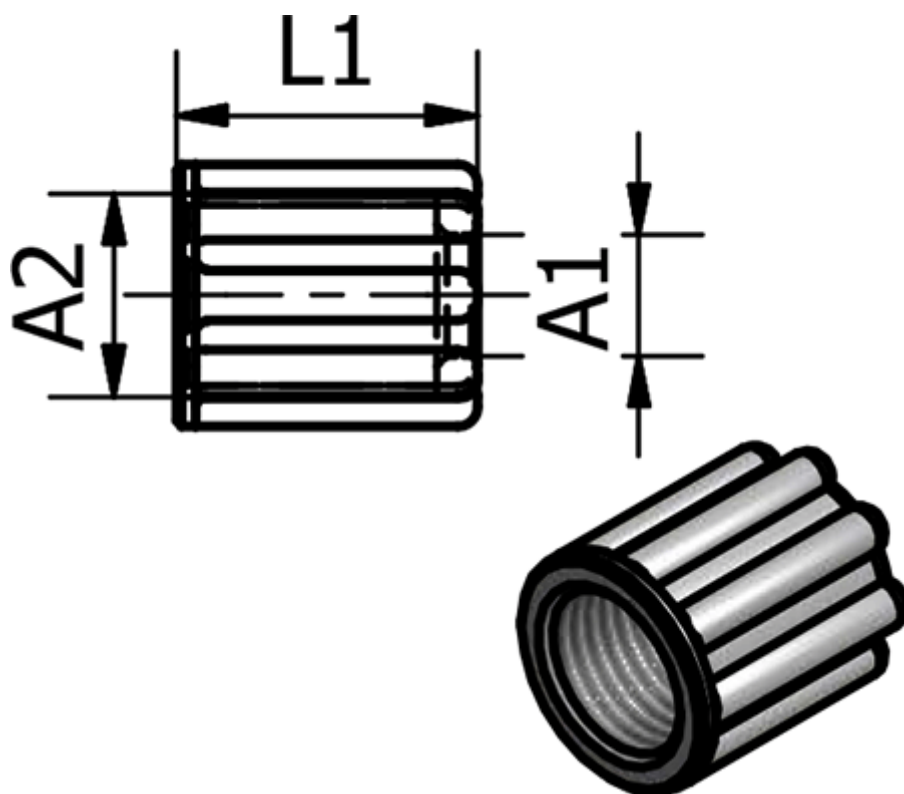

Article number: 58616002

Description: Push-on 160.01, Ø8/6 - M14x1,5
Nut

Measures

Ext. Hose Diameter A1 = 8/6

L1 = 17

Thread A2 = M14x1,5